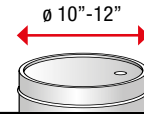

Mobile Dispenser Kits 35 lb - 120 lb

Dolly-mounted grease kit. The ideal combination for dispensing grease in any workplace. The compact dolly (P/N 80040-55) has 2 fixed wheels that make it very easy to handle. It is equipped with a pump support and is suitable for small-medium-size containers.

P/N 64039-55

Dolly-mounted grease dispenser kit,
for drums 120 lb, with external \varnothing 13" - 15"

P/N 64033/40-55

Dolly-mounted grease dispenser kit,
for drums 35 lb, with external \varnothing 10" - 12"

Pump 50:1	62174-55
Dolly	80040-55
Handle with triple swivel joint	66882-55
Hose 1/4" - 13'	993.504-55
Drum cover	65385-55 (\varnothing 15.2")
Follower plate	66370-55 (\varnothing 14.6")
Packaging - Weight	No. 1 4.7 ft ³ lb 46