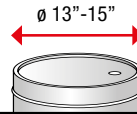

Mobile Dispenser Kits 35 lb - 120 lb

Dolly-mounted grease kit. The ideal combination for dispensing grease in any workplace. The compact dolly (P/N 80040-55) has 2 fixed wheels that make it very easy to handle. It is equipped with a pump support and is suitable for small-medium-size containers.

P/N 64039-55

Dolly-mounted grease dispenser kit,
for drums 120 lb, with external \varnothing 13" - 15"

P/N 64033/40-55

Dolly-mounted grease dispenser kit,
for drums 35 lb, with external \varnothing 10" - 12"

Pump 50:1	62174-55
Dolly	80040-55
Handle with triple swivel joint	66882-55
Hose 1/4" - 13'	993.504-55
Drum cover	65385-55 (\varnothing 15.2")
Follower plate	66370-55 (\varnothing 14.6")
Packaging - Weight	No. 1 4.7 ft ³ lb 46

	62148-55
	80040-55
	66882-55
	993.504-55
	65310-55 (\varnothing 12.2")
	66310-55 (\varnothing 12.2")
	No. 1 5.0 ft ³ lb 40